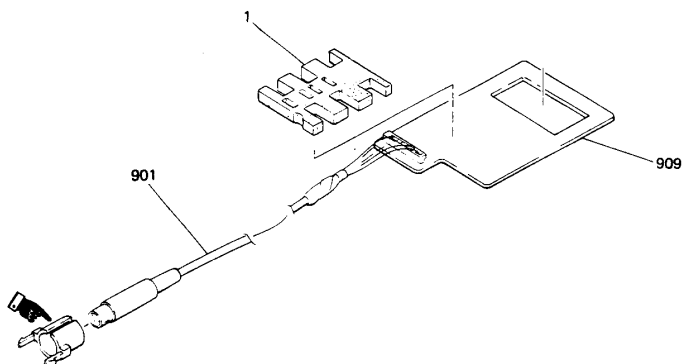

SONY

Car Stereo
Service Bulletin

Model: CDX-A30RF

No. 213

Subject: Part Number Addition: Plug Holder

Date: October 18, 1991

Symptom:
(**)

The part number for the remote commander plug holder was omitted from the Service Manual.

Solution:

Please add the following part number to page 23 of your Service Manual.

DESCRIPTION	PART NUMBER
Holder, Plug	2-358-580-01

CSA-14 CD Player